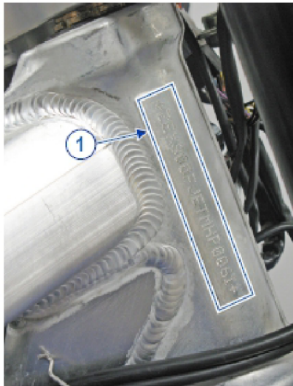

The illustrations in this manual are for reference only and may vary from the actual product.

All data are subject to modification without prior notice.

**2T85MXJ24-T**  
**TELAIO - FRAME**

MANUBRIO - HANDLEBAR.....	4
FRENO ANTERIORE - FRONT BRAKE.....	6
FORCELLA MUPO - FRONT FORK MUPO.....	8
FORCELLA FORMULA - FRONT FORK FORMULA.....	11
RUOTA ANTERIORE - FRONT WHEEL.....	14
IMPIANTO RAFFREDDAMENTO - RADIATOR.....	16
SERBATOIO - FUEL TANK.....	18
TELAIO - FRAME.....	20
PLASTICHE E SELLA - SEAT AND PLASTICS.....	22
FILTRO ARIA - AIR FILTER.....	24
FORCELLONE - SWINGARM.....	26
LEVERAGGI - LINKAGE.....	28
RUOTA POSTERIORE - REAR WHEEL.....	30
FRENO POSTERIORE - REAR BRAKE.....	33
SCARICO - EXHAUST SYSTEM.....	36
KIT ADESIVI - STICKERS KIT.....	38
- .....	40