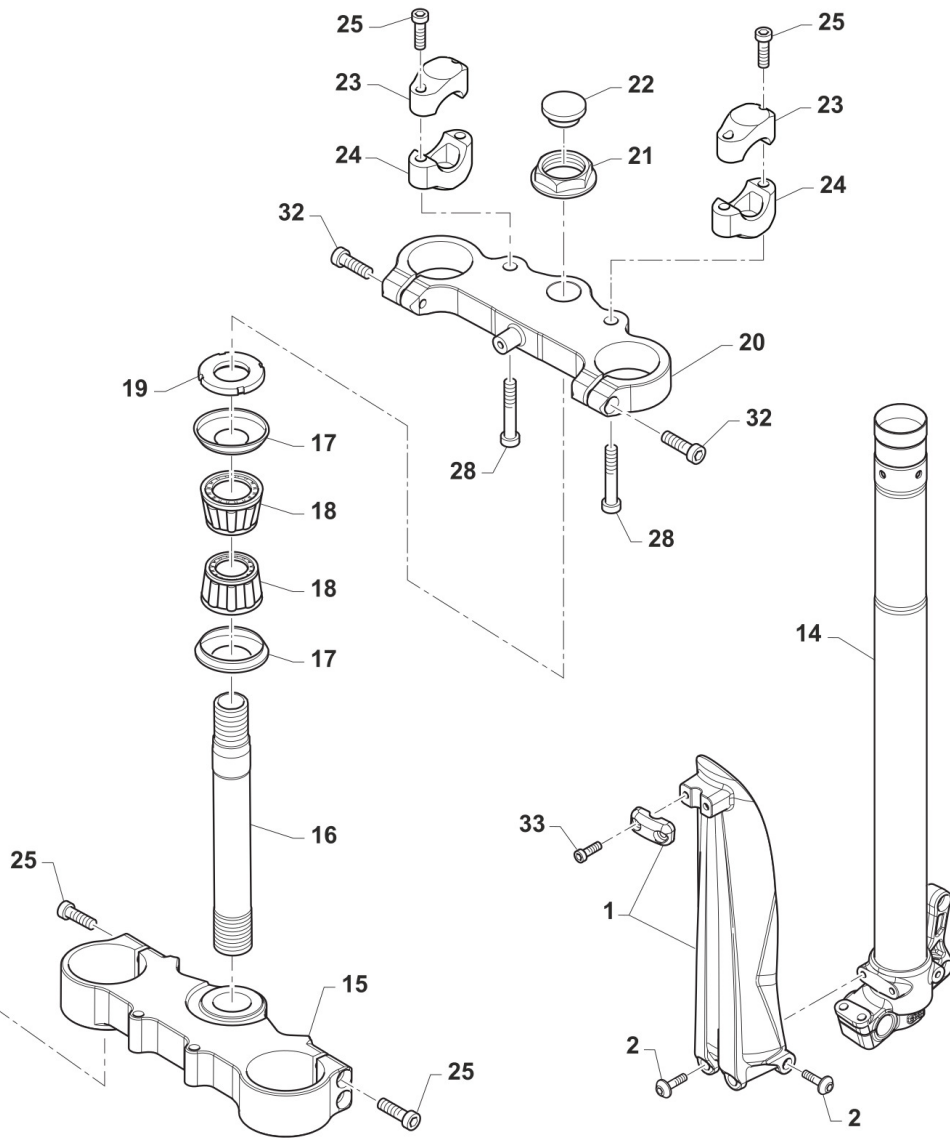

FORCELLA MUPO FRONT FORK MUPO