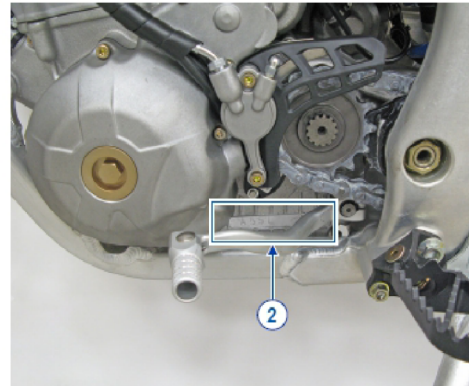

The illustrations in this manual are for reference only and may vary from the actual product.

All data are subject to modification without prior notice.

**2T85MXJ24-T**  
**TELAIO - FRAME**

MANUBRIO - HANDLEBAR.....	4
FRENO ANTERIORE - FRONT BRAKE.....	6
FORCELLA MUPO - FRONT FORK MUPO.....	8
FORCELLA FORMULA - FRONT FORK FORMULA.....	11
RUOTA ANTERIORE - FRONT WHEEL.....	14
IMPIANTO RAFFREDDAMENTO - RADIATOR.....	16
SERBATOIO - FUEL TANK.....	18
TELAIO - FRAME.....	20
PLASTICHE E SELLA - SEAT AND PLASTICS.....	22
FILTRO ARIA - AIR FILTER.....	24
FORCELLONE - SWINGARM.....	26
LEVERAGGI - LINKAGE.....	28
RUOTA POSTERIORE - REAR WHEEL.....	30
FRENO POSTERIORE - REAR BRAKE.....	33
SCARICO - EXHAUST SYSTEM.....	36
KIT ADESIVI - STICKERS KIT.....	38
- .....	40