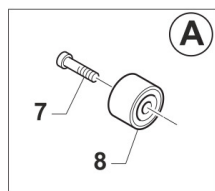

2T85MXJ25-T
2T 85 MX JUNIOR - 2S 85 MX JUNIOR

TELAIO
FRAME

TM0113